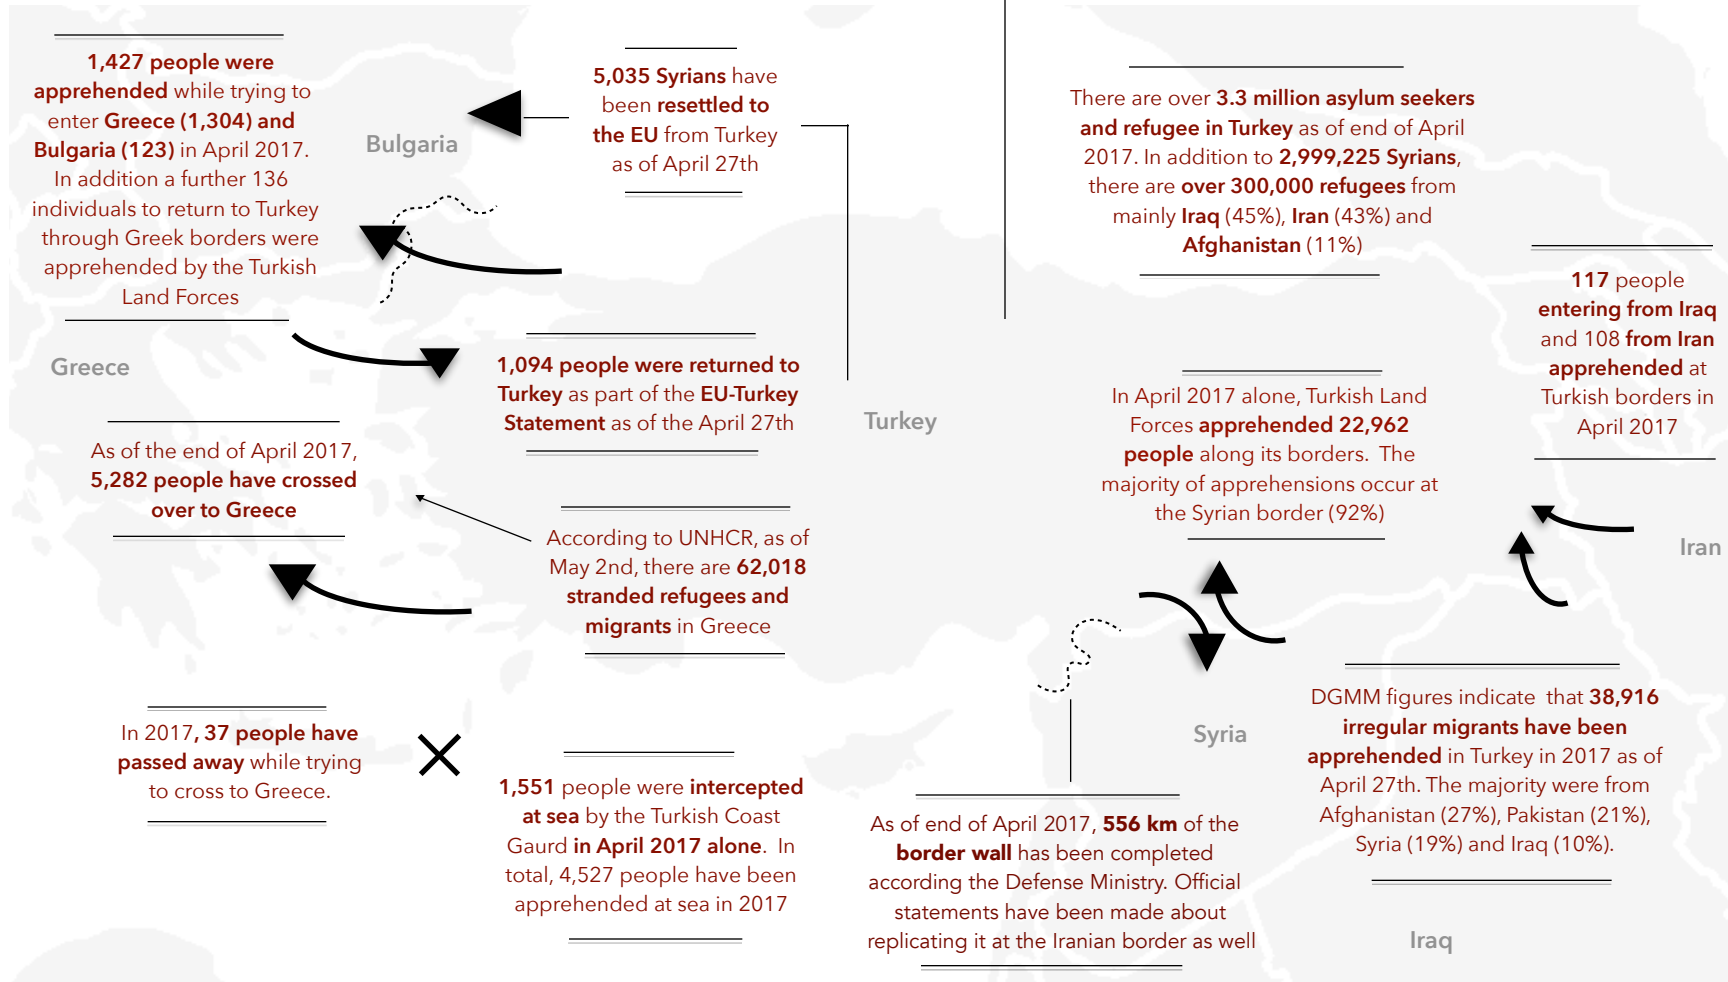

DRC Turkey Mixed Migration Monthly Update

April 2017

EUROPEAN COMMISSION

Humanitarian Aid

DANISH
REFUGEE
COUNCIL

Syrians under Temporary Protection by province (Top 10)
April 2017

Istanbul: 481,758
Urfa: 420,854
Hatay: 385,563
Gaziantep: 329,726
Adana: 155,977

Mersin: 148,932
Kilis: 125,279
Izmir: 109,926
Bursa: 109,804
Mardin: 94,612

All data and figures have been compiled from Turkish government sources (Directorate General for Migration Management (DGMM), Turkish Land Forces, and Coast Gaurd Services), UNHCR, IOM and local and regional media sources