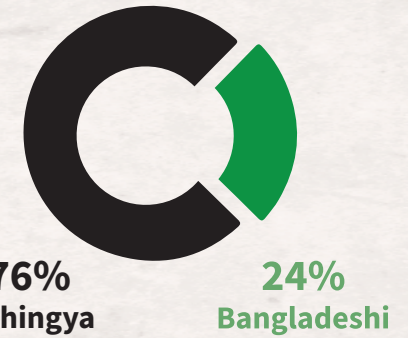

918,841 Rohingya and 541,021 affected Bangladeshi host in Cox's Bazar

SECTOR REACH 2022

275,436
People supported

Protection

(General Protection, Child Protection, Gender-Based Violence)

75,478
People supported

TOTAL

279,184
People supported

\$4.78m

Total funding

2,050
COMMUNITY VOLUNTEERS
Female: 529
Male: 1,521
Bangladeshi: 246
Rohingya: 1,804

PEOPLE:

SECTORS:

PROTECTION