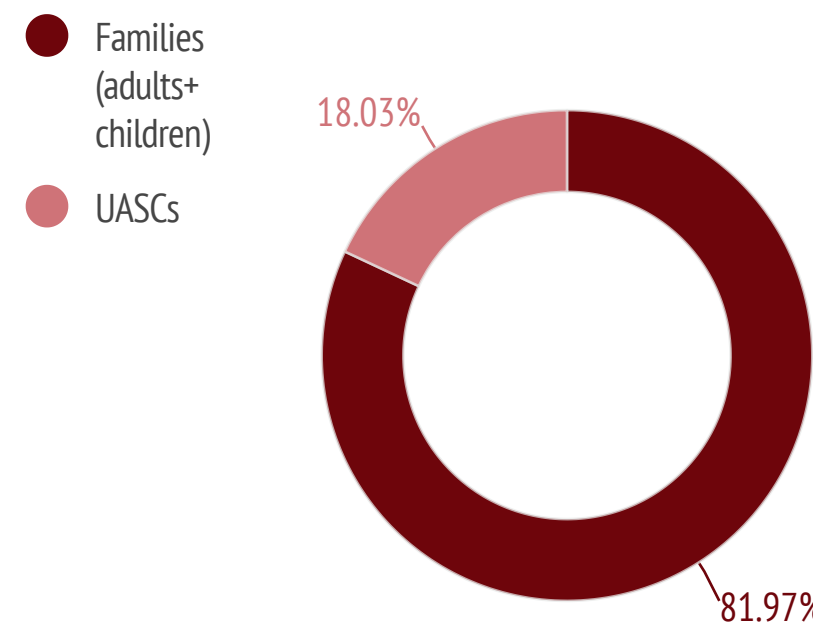

D(i)ritti al Confine - Factsheet

Sept-Nov 2021
Oulx, Trieste, Ventimiglia

Type of routes

Main countries of origin

People reached / service provided

Legal Assistance	Medical Assistance	Basic Needs	Shelters
2.645	3.711	8.401	366

Details sheltered people

Details people reached

Details main nationalities

● Men ● Women ● Women alone/victim of trafficking ● UASCs

● Afghanistan ● Pakistan ● Sudan ● Bangladesh ● Nigeria