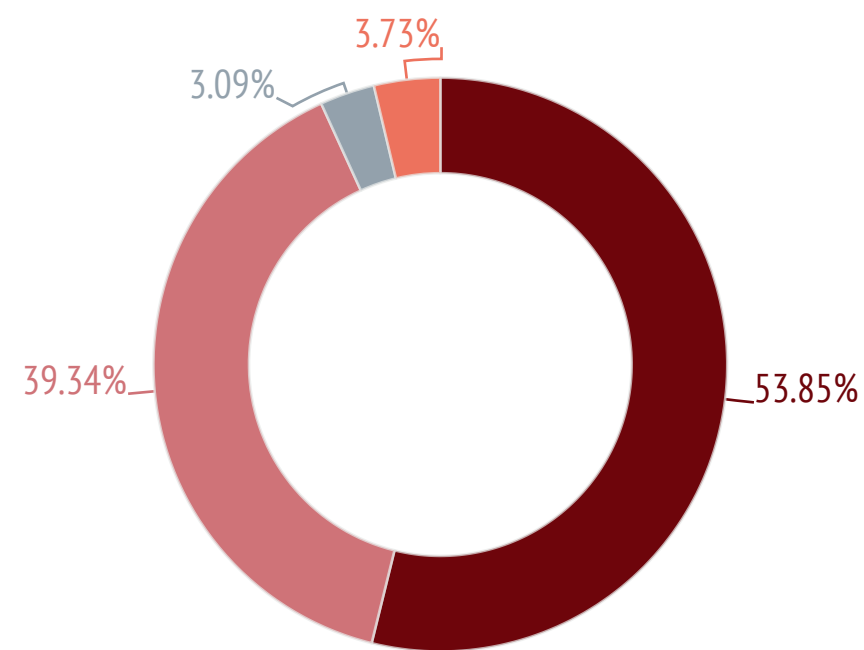

D(i)ritti al Confine - Factsheet

Sept-Nov 2021
Oulx, Trieste, Ventimiglia

Type of routes

Main countries of origin

People reached / service provided

Legal Assistance	Medical Assistance	Basic Needs	Shelters
2.645	3.711	8.401	366

Details sheltered people

Details people reached

Details main nationalities

● Men ● Women ● Women alone/victim of trafficking ● UASCs

● Afghanistan ● Pakistan ● Sudan ● Bangladesh ● Nigeria