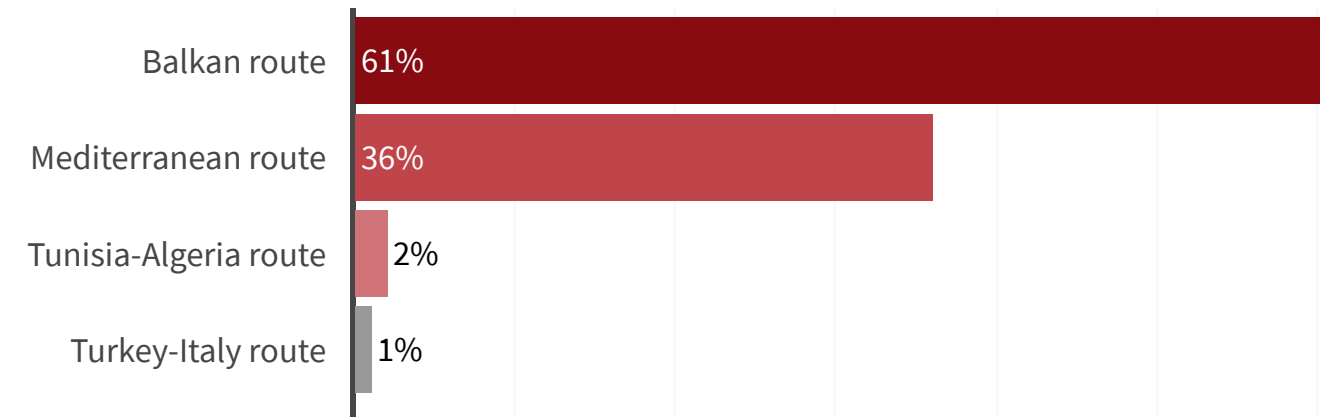

D(i)ritti al Confine - Factsheet

Sept-Nov 2021
Oulx, Trieste, Ventimiglia

Type of routes

Main countries of origin

People reached / service provided

Legal Assistance	Medical Assistance	Basic Needs	Shelters
2.645	3.711	8.401	366

Details sheltered people

Details people reached

Details main nationalities

● Men ● Women ● Women alone/victim of trafficking ● UASCs

● Afghanistan ● Pakistan ● Sudan ● Bangladesh ● Nigeria