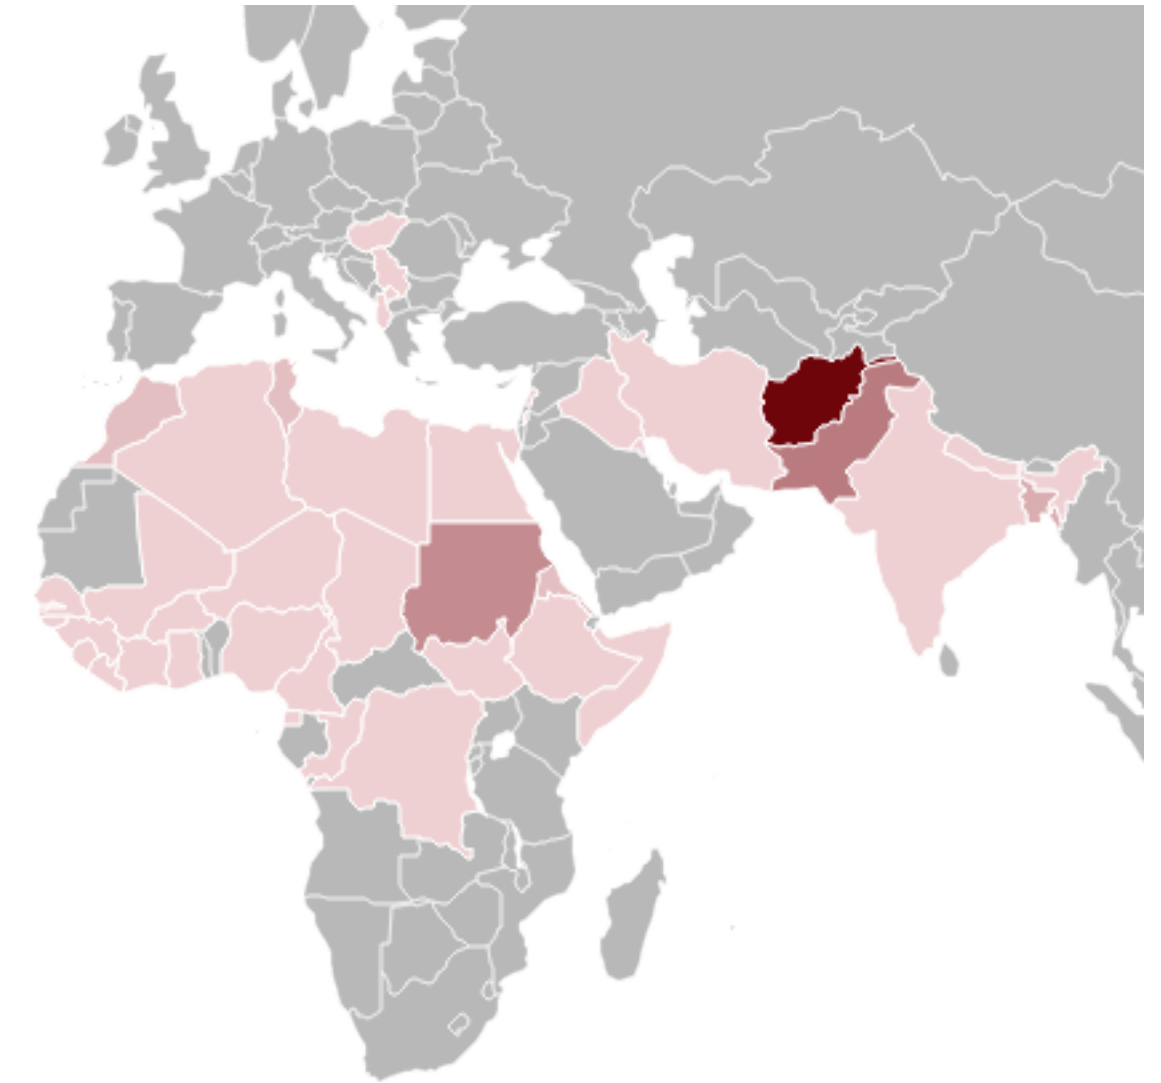

D(i)ritti al Confine - Factsheet

Sept-Nov 2021
Oulx, Trieste, Ventimiglia

Type of routes

Main countries of origin

People reached / service provided

Legal Assistance	Medical Assistance	Basic Needs	Shelters
2.645	3.711	8.401	366

Details sheltered people

Details people reached

Details main nationalities

● Men ● Women ● Women alone/victim of trafficking ● UASCs

● Afghanistan ● Pakistan ● Sudan ● Bangladesh ● Nigeria